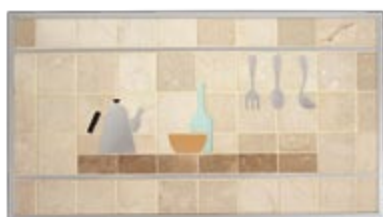

Classico Model TLCL3014, 30" x 14"

Gourmet Model TLG3020, 30" x 20"

Spatola Model TLS3020, 30" x 20"

Classico Model TLCL3020, 30" x 20"

Gourmet Model TLG3620, 36" x 20"

Spatola Model TLS3620, 36" x 20"

Classico Model TLCL3620, 36" x 20"